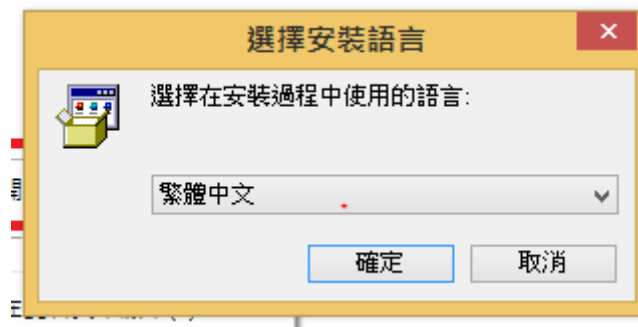

Please download the futures trading system from Online trading on our corporate website.

2. 下載完成後，按開啟。

Completely download the program, please open and execute the program.

3. 選擇下載安裝語言，然後按確定。

Choose the installation language package, then press enter.