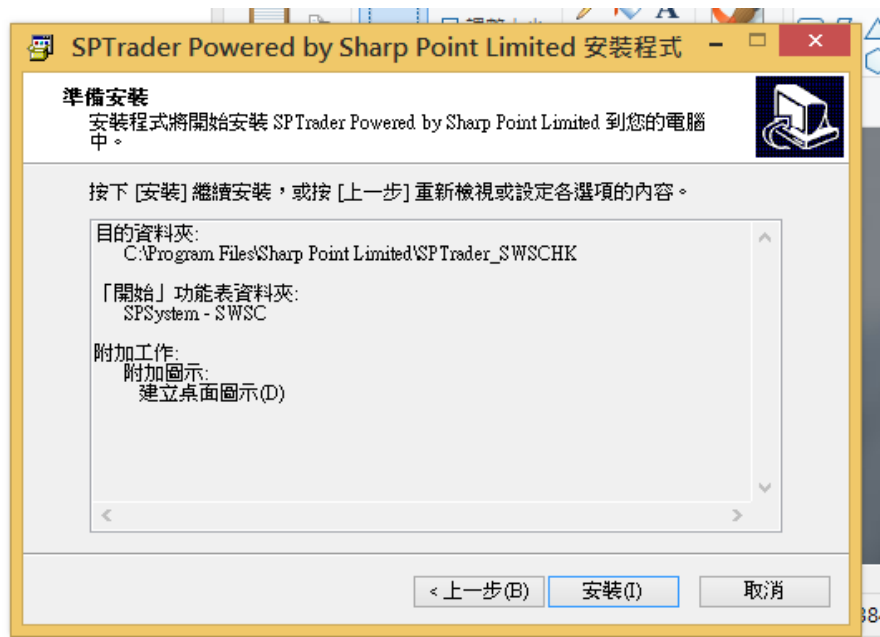

8. 選擇安裝系統。

Press Install.