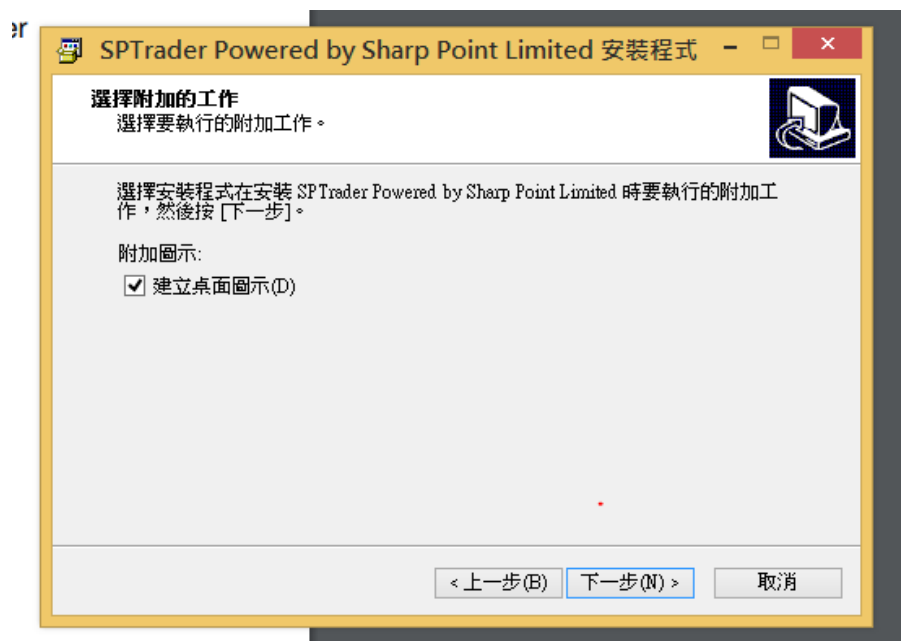

7. 選擇建立桌面圖示, 再按 “下一步”。

Select the program shortcut if you necessary, then press next. If not, please un-tick to launch the program shortcut, then press next.