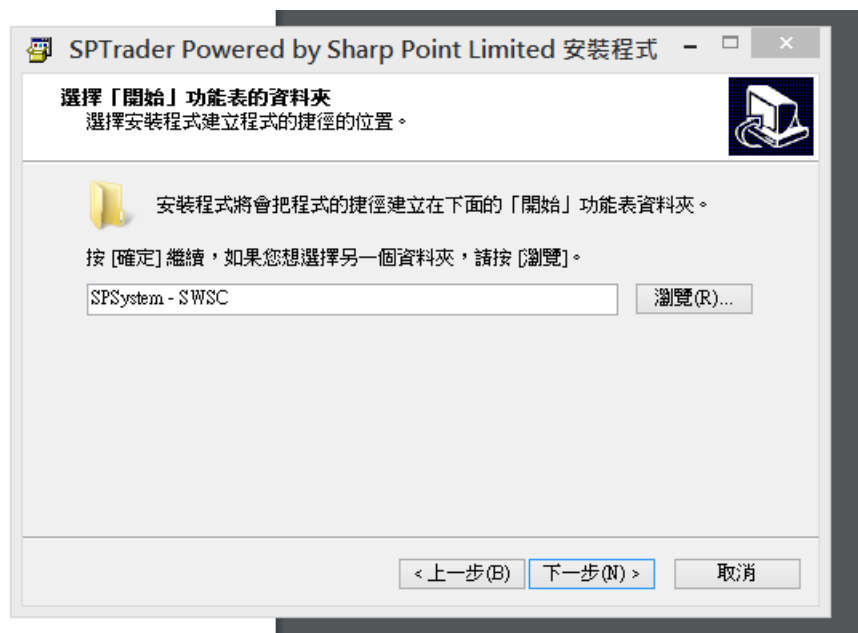

6. 如果不改變程式集的命名, 請再按 “下一步”。

It is chosen as the default Program Folder where Installation Wizard installs application shortcuts. Click "Next >" button to continue or choose another program folder from the list.