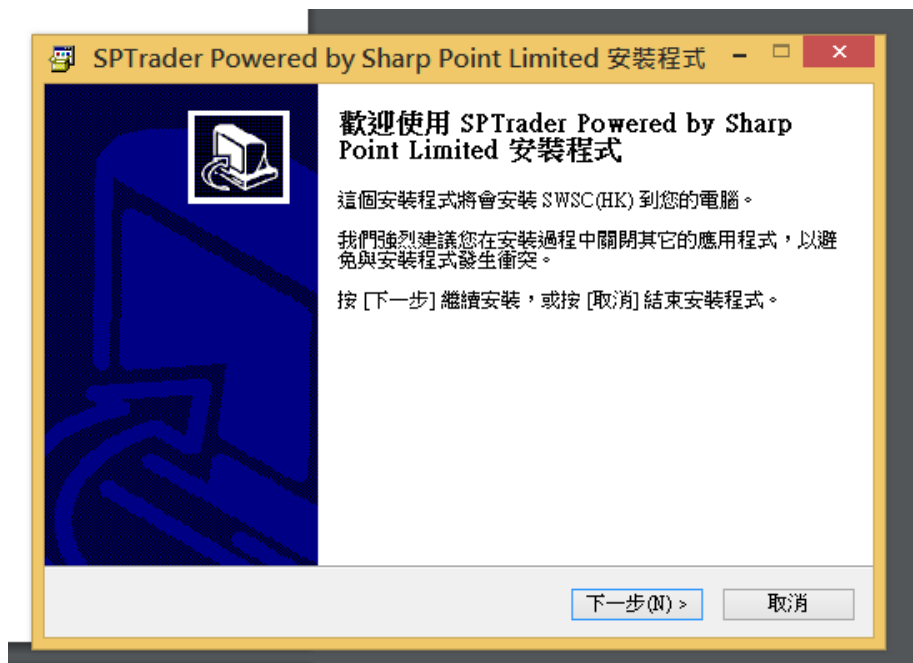

1. 當啟動安裝程式之後，會出現視窗歡迎您使用 SP 系統，請按下一步。

A welcome dialogue box will appear reminding you to close all other running programs. If there are none, click "Next >" to continue.