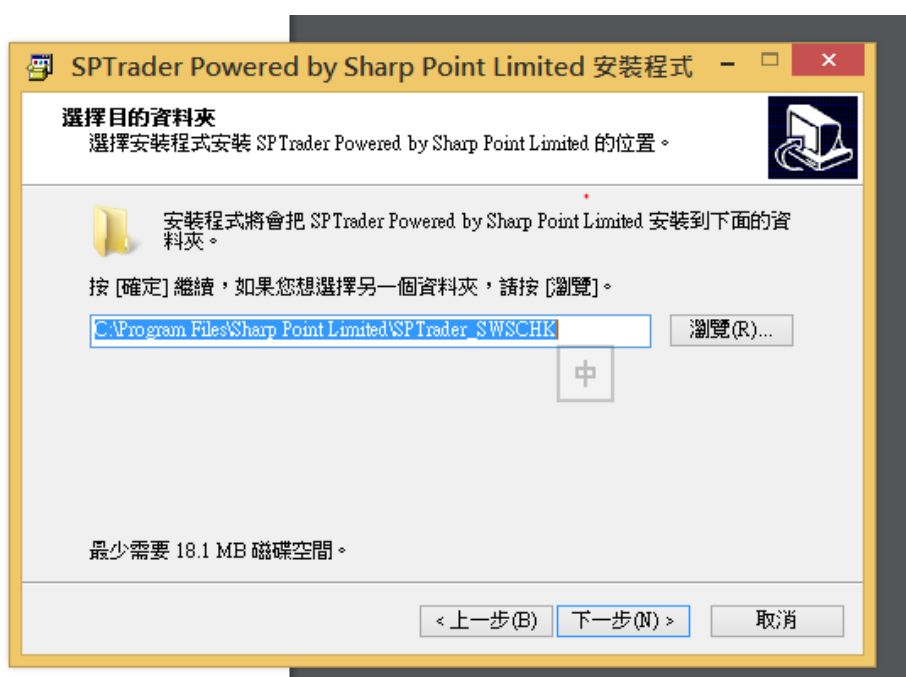

1. 如果不改變預設的資料夾位置，請按“下一步”繼續。

A destination directory is chosen by default to store the program. You can choose another Installation directory by clicking Browse. Click "Next >" button to continue.